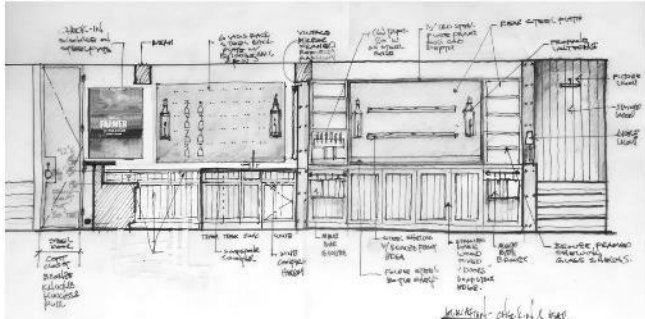

SchappacherWhite Architecture

WM. FARMER & SONS BOARDING & BARROOM

HONOR AWARD

The interior is a rare achievement: successfully seamless melding of old historic elements and new interventions. The contrast of historic elements that have wonderful patina with gentle and simple modern insertions is delightful. The photos seem to show vistas through the space that are very open and contemporary, yet defined by the historic character of old brick, wood, and heavy timber

SchappacherWhite Architecture

HISTORIC PRESERVATION / ADAPTIVE REUSE

WM. FARMER & SONS BOARDING & BARROOM

HONOR AWARD

SchappacherWhite Architecture

HISTORIC PRESERVATION / ADAPTIVE REUSE

WM. FARMER & SONS BOARDING & BARROOM

PRE-RENOVATION ELEVATION
SOUTH FRONT STREET

HONOR AWARD

SchappacherWhite Architecture

HISTORIC PRESERVATION / ADAPTIVE REUSE

FIELD SKETCH

DEMOLITION AT DINING ROOM

WM. FARMER & SONS BOARDING & BARROOM

HONOR AWARD