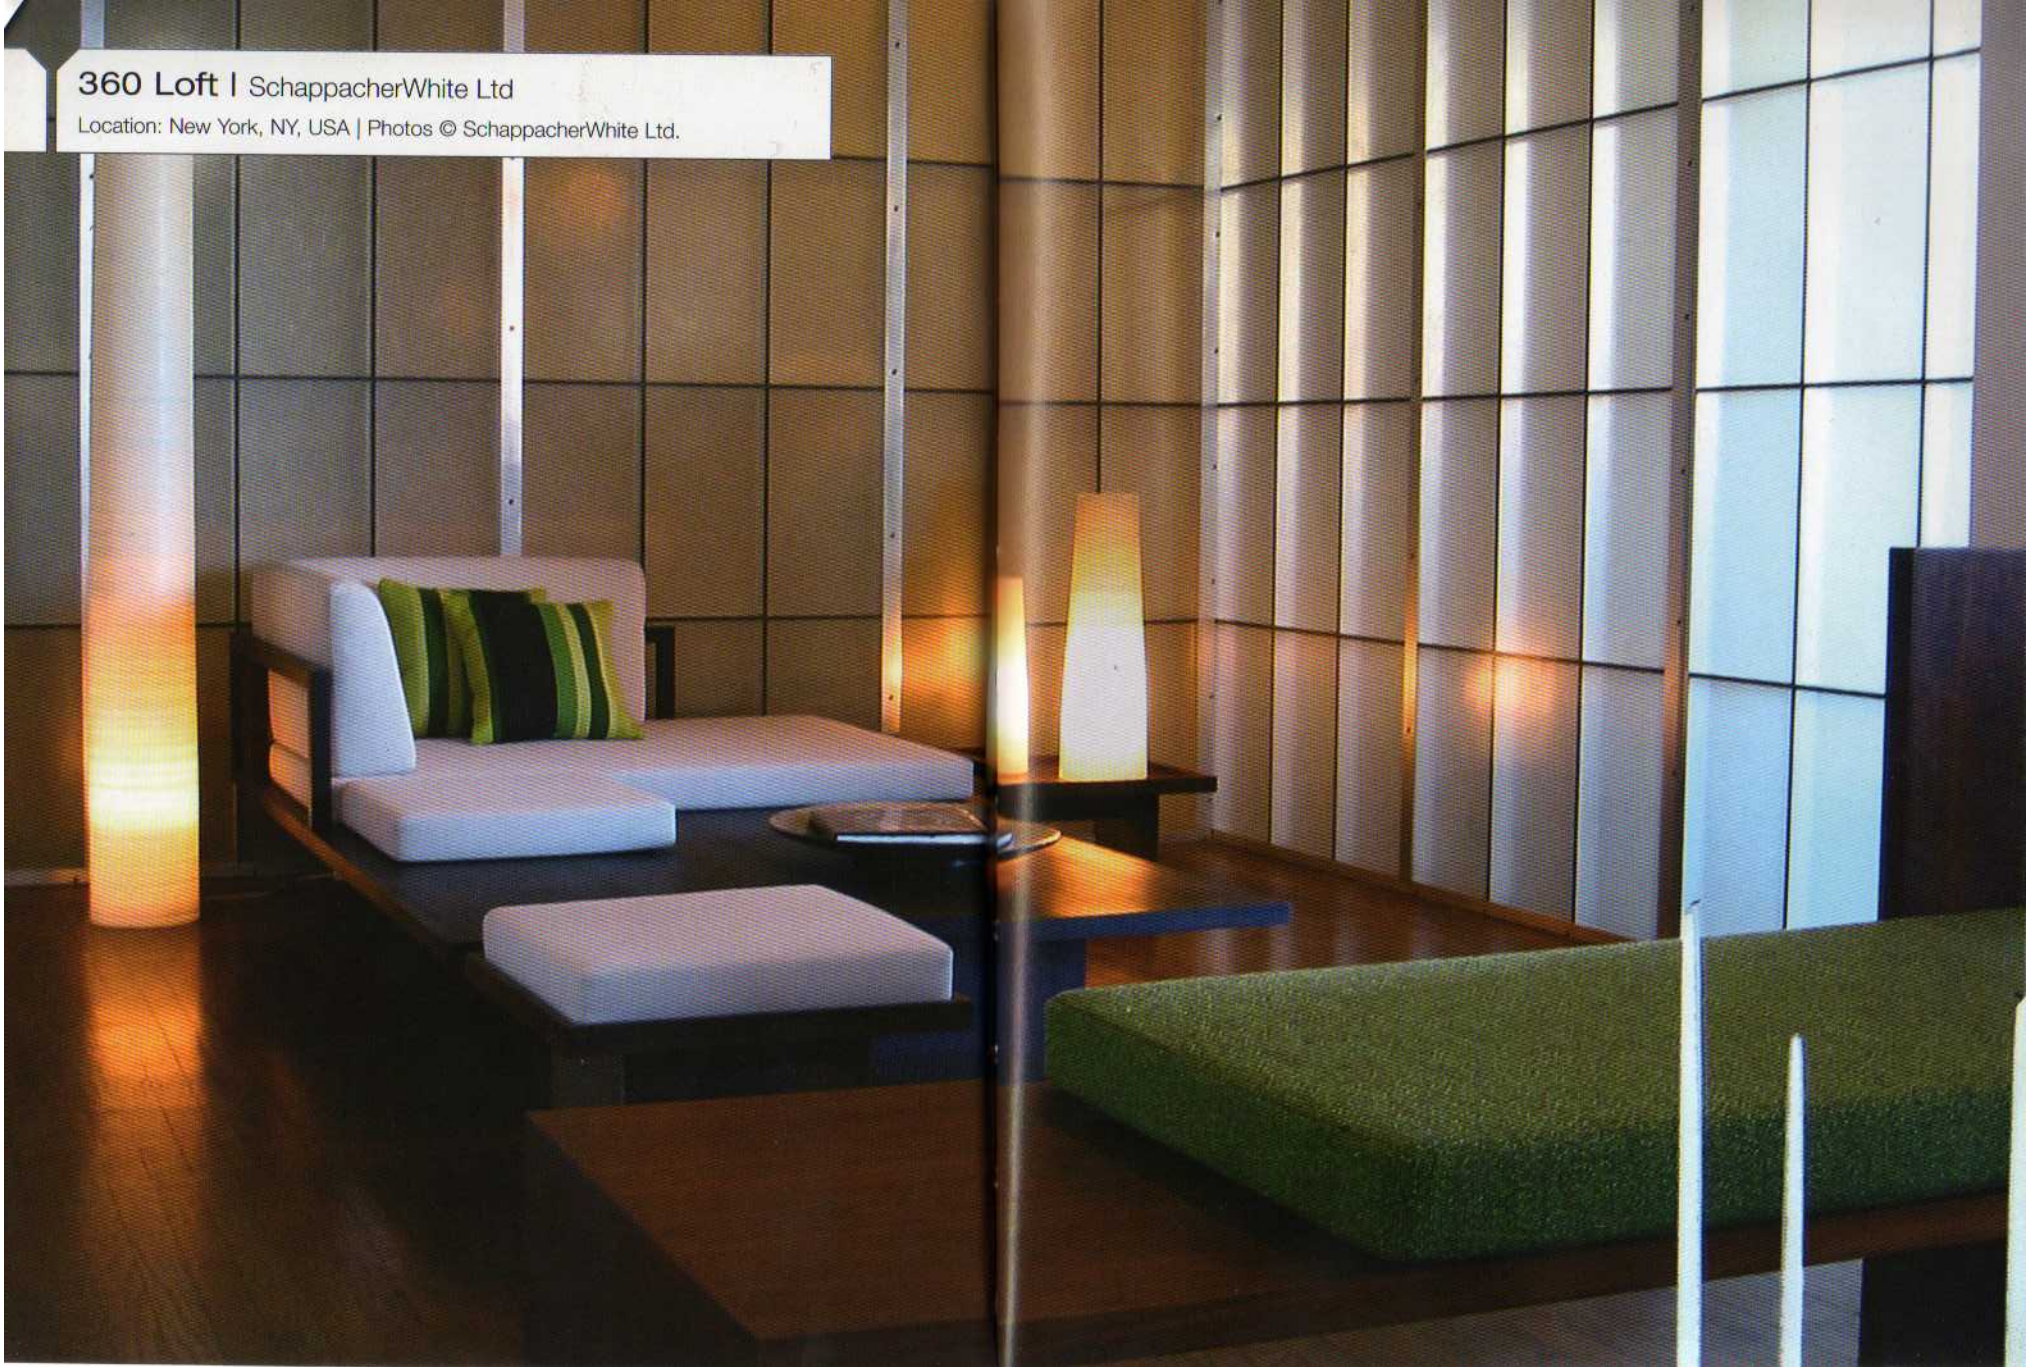

360 Loft | SchappacherWhite Ltd

Location: New York, NY, USA | Photos © SchappacherWhite Ltd.

To maximize the use of space, large translucent fiberglass walls and doors are used throughout this urban aerie, filling the place with light while also defining the spaces.

Floor plan