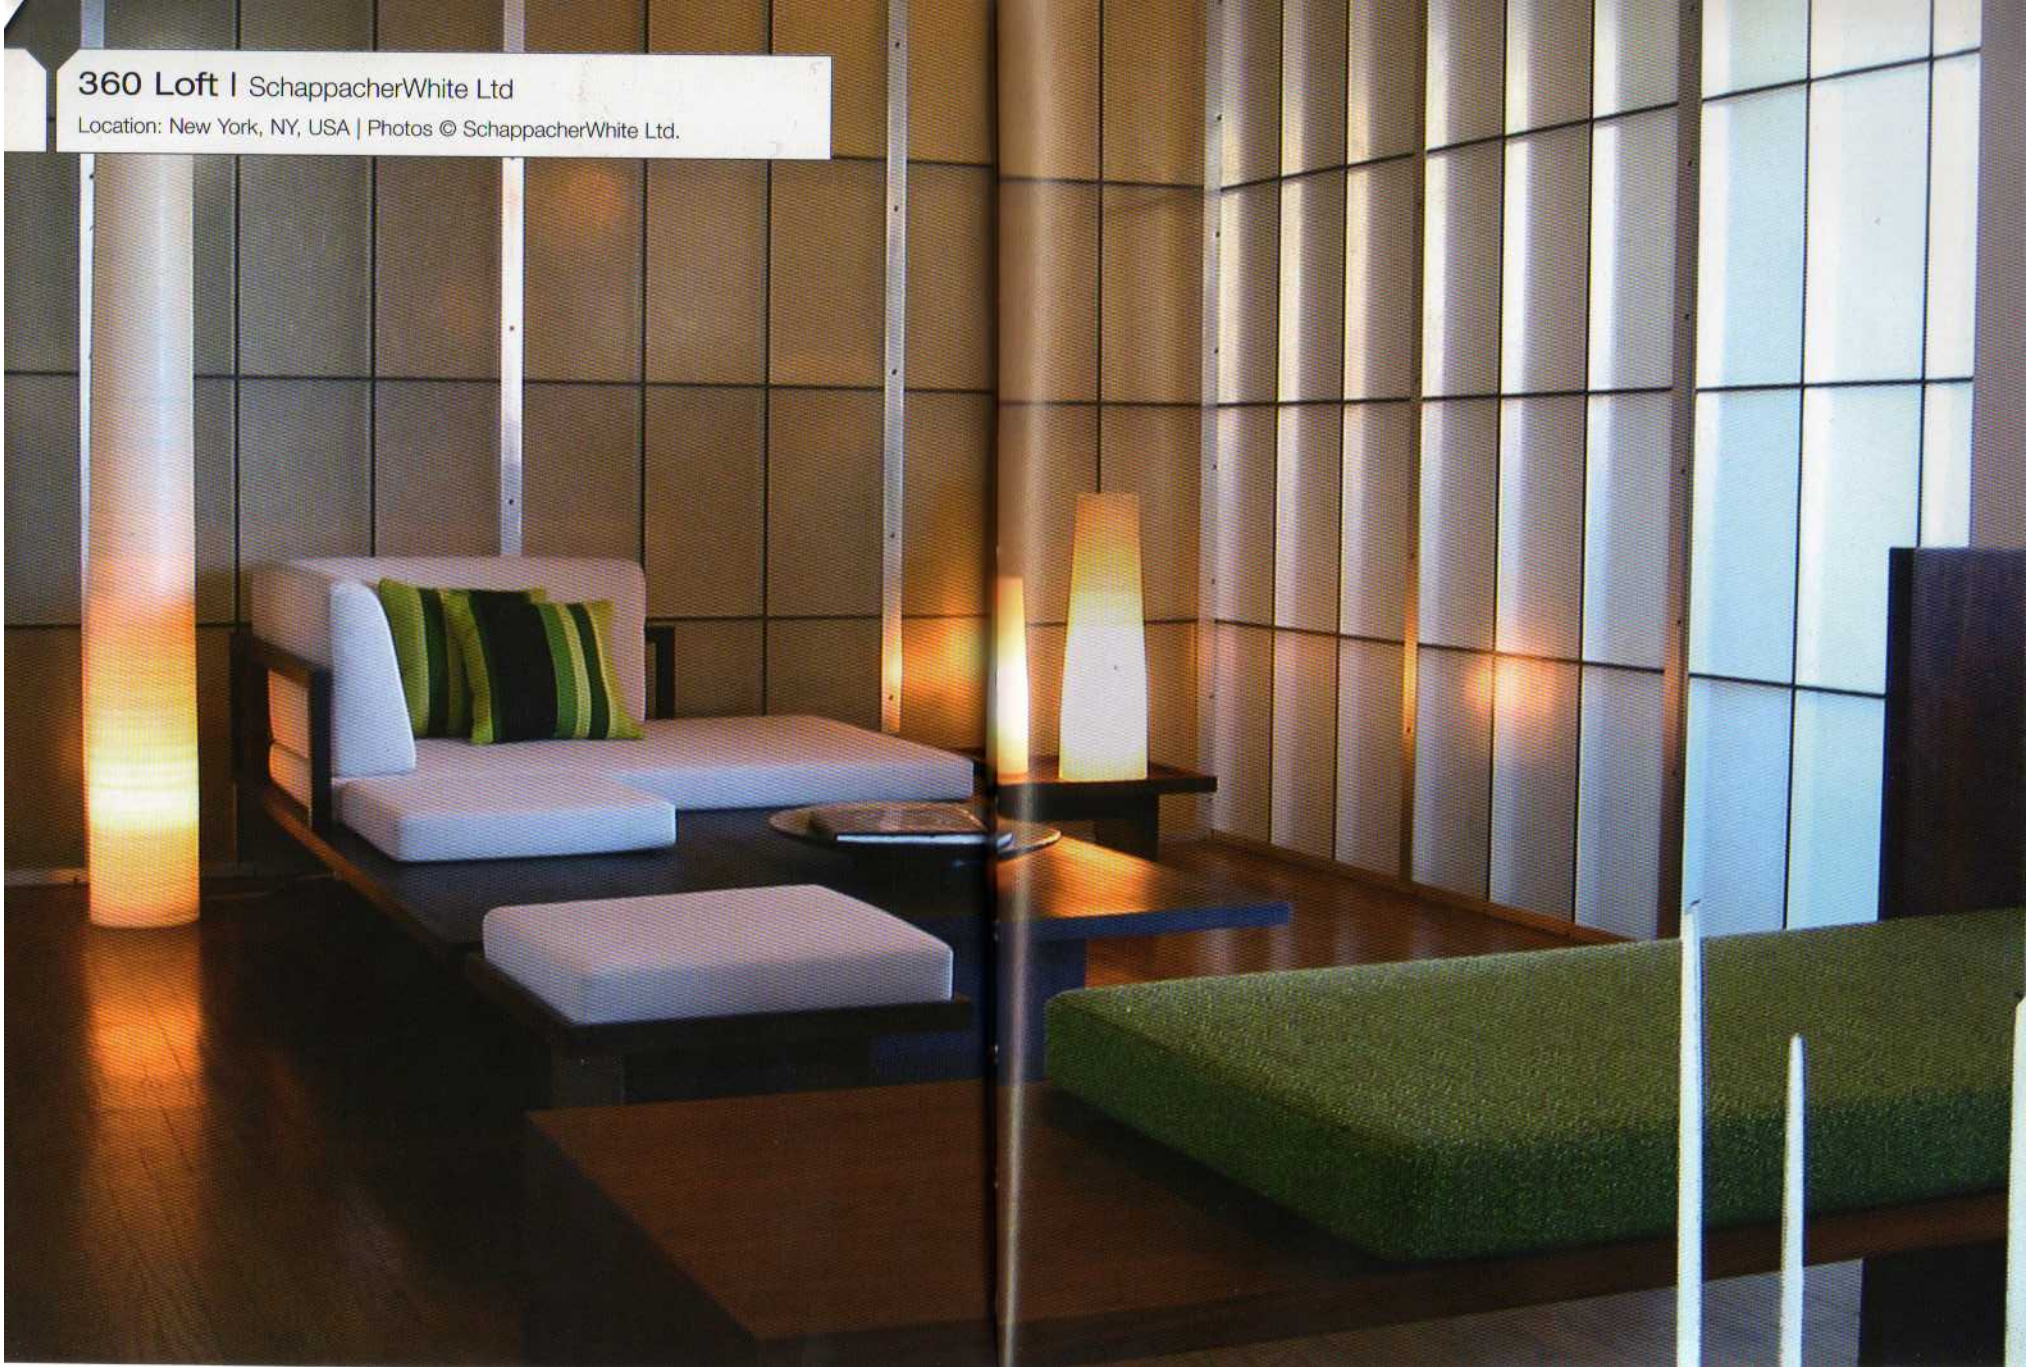

**360 Loft | SchappacherWhite Ltd**

Location: New York, NY, USA | Photos © SchappacherWhite Ltd.

To maximize the use of space, large translucent fiberglass walls and doors are used throughout this urban aerie, filling the place with light while also defining the spaces.

Floor plan

486

487

Water in the bathroom travels through stainless steel pipes and is controlled by foot pedals, thus eliminating the need for faucets and leaving a neat surface.