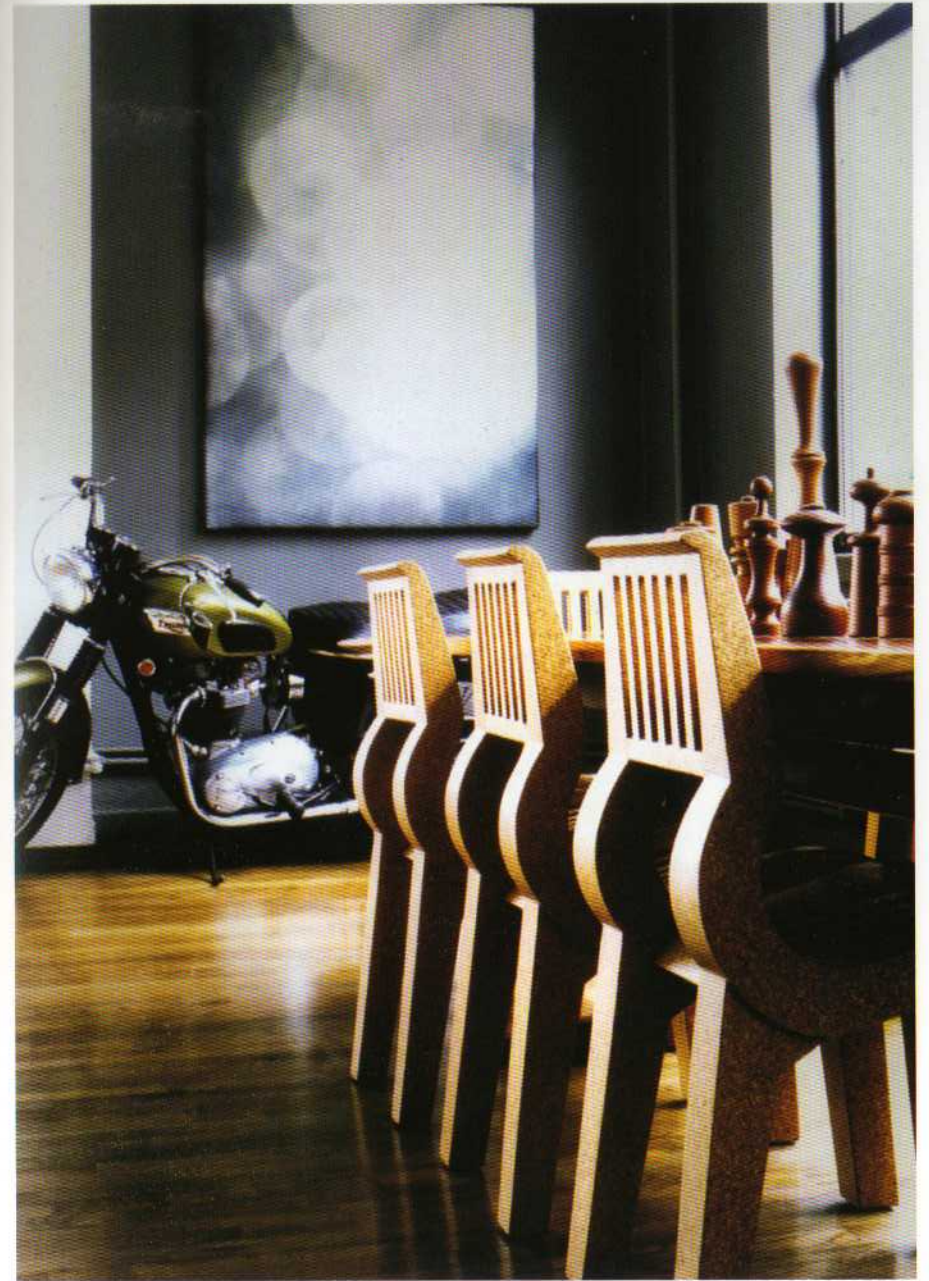

**360 Loft | SchappacherWhite Ltd**

Location: New York, NY, USA | Photos © SchappacherWhite Ltd.

To maximize the use of space, large translucent fiberglass walls and doors are used throughout this urban aerie, filling the place with light while also defining the spaces.

Floor plan

486

487

Water in the bathroom travels through stainless steel pipes and is controlled by foot pedals, thus eliminating the need for faucets and leaving a neat surface.