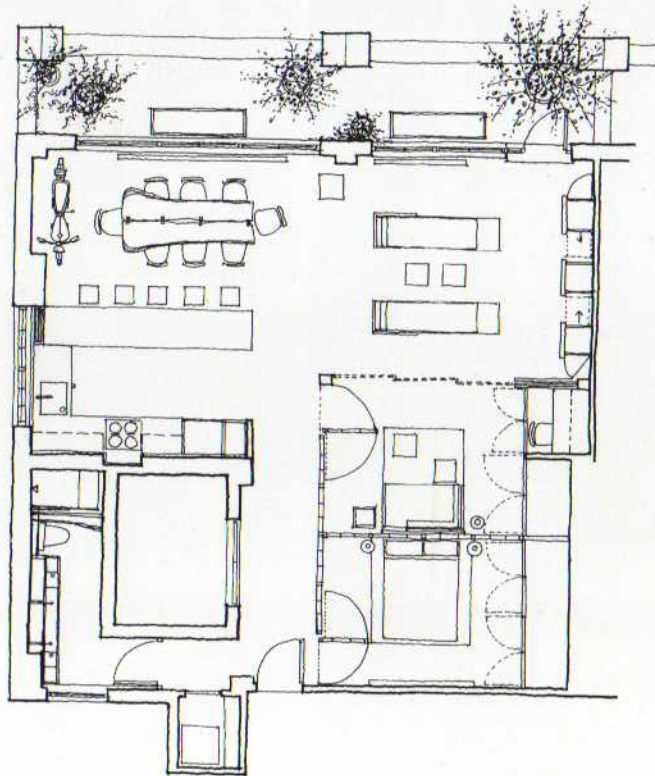

360 Loft | SchappacherWhite Ltd

Location: New York, NY, USA | Photos © SchappacherWhite Ltd.

To maximize the use of space, large translucent fiberglass walls and doors are used throughout this urban aerie, filling the place with light while also defining the spaces.

Floor plan