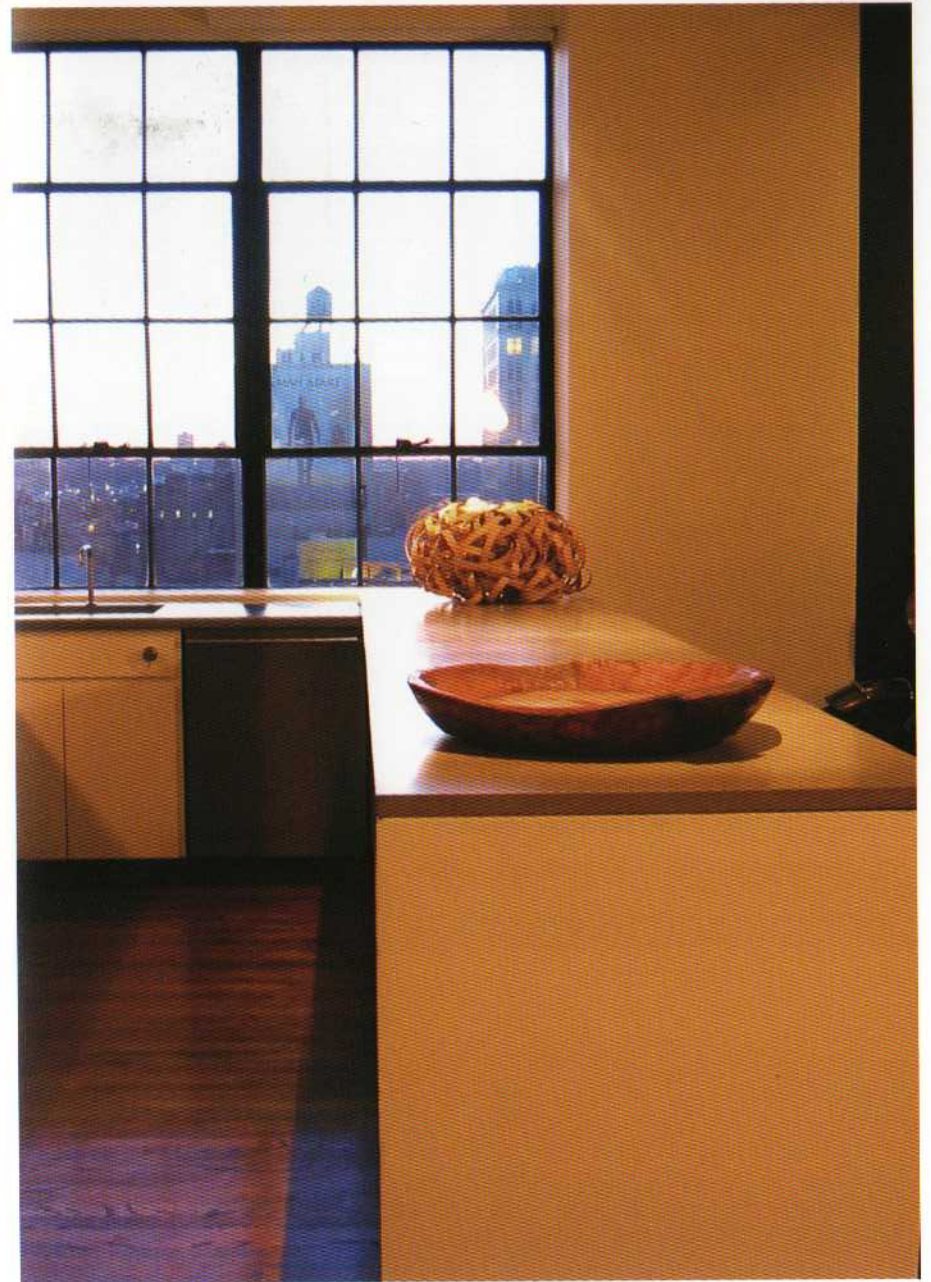

**360 Loft | SchappacherWhite Ltd**

Location: New York, NY, USA | Photos © SchappacherWhite Ltd.

To maximize the use of space, large translucent fiberglass walls and doors are used throughout this urban aerie, filling the place with light while also defining the spaces.

Floor plan

486

487

Water in the bathroom travels through stainless steel pipes and is controlled by foot pedals, thus eliminating the need for faucets and leaving a neat surface.