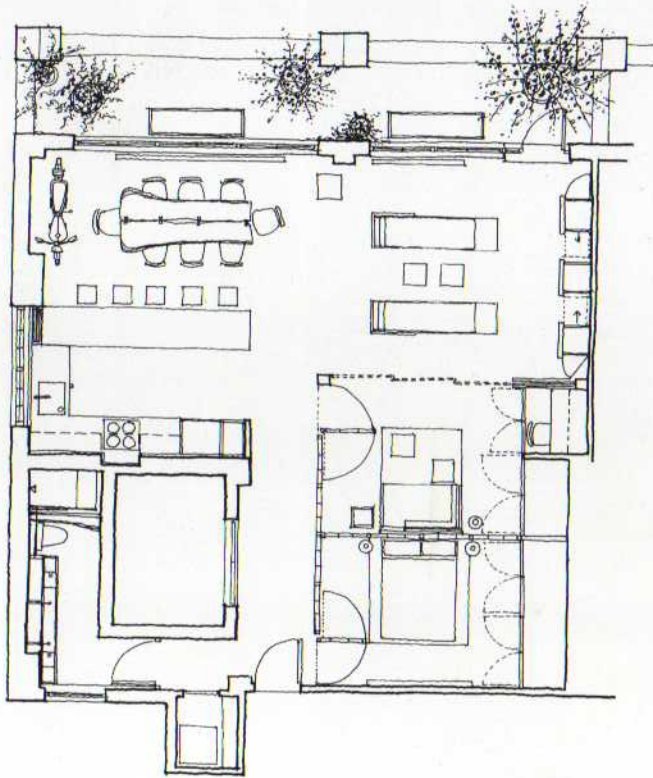

**360 Loft | SchappacherWhite Ltd**

Location: New York, NY, USA | Photos © SchappacherWhite Ltd.

To maximize the use of space, large translucent fiberglass walls and doors are used throughout this urban aerie, filling the place with light while also defining the spaces.

Floor plan

486

487

Water in the bathroom travels through stainless steel pipes and is controlled by foot pedals, thus eliminating the need for faucets and leaving a neat surface.